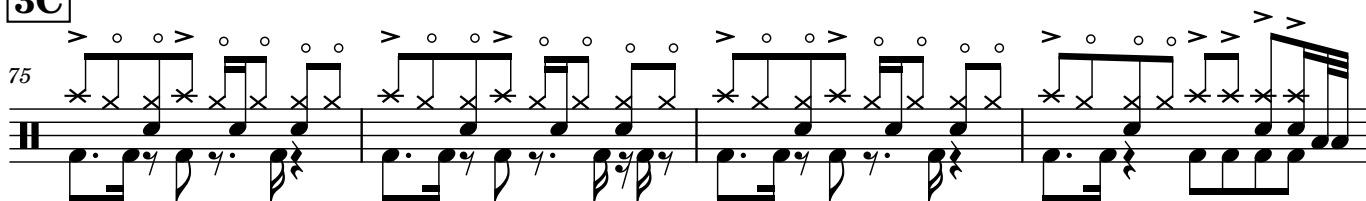

69

73

3C

75

79

83

End

84

88

92