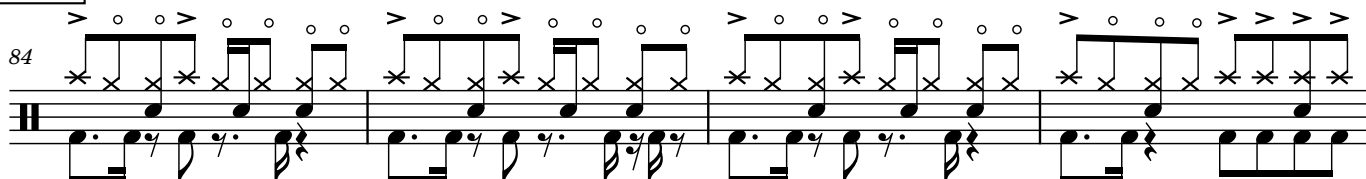

A

Musical notation for section A, measures 5-8. The notation is on a single staff with a treble clef. It features a rhythmic pattern with eighth notes and rests, including a repeat sign in measure 6.

B

Musical notation for section B, measures 13-16. The notation is on a single staff with a treble clef. It features a rhythmic pattern with eighth notes and accents, including a repeat sign in measure 16.

Musical notation for section C, measures 29-31. The notation is on a single staff with a treble clef. It features a complex rhythmic pattern with eighth and sixteenth notes, including accents and a repeat sign in measure 31.

2A

Musical notation for section 2A, measures 32-35. The notation is on a single staff with a treble clef. It features a complex rhythmic pattern with eighth and sixteenth notes, including accents and a repeat sign in measure 35.

3C

75

79

83

End

84

88

92